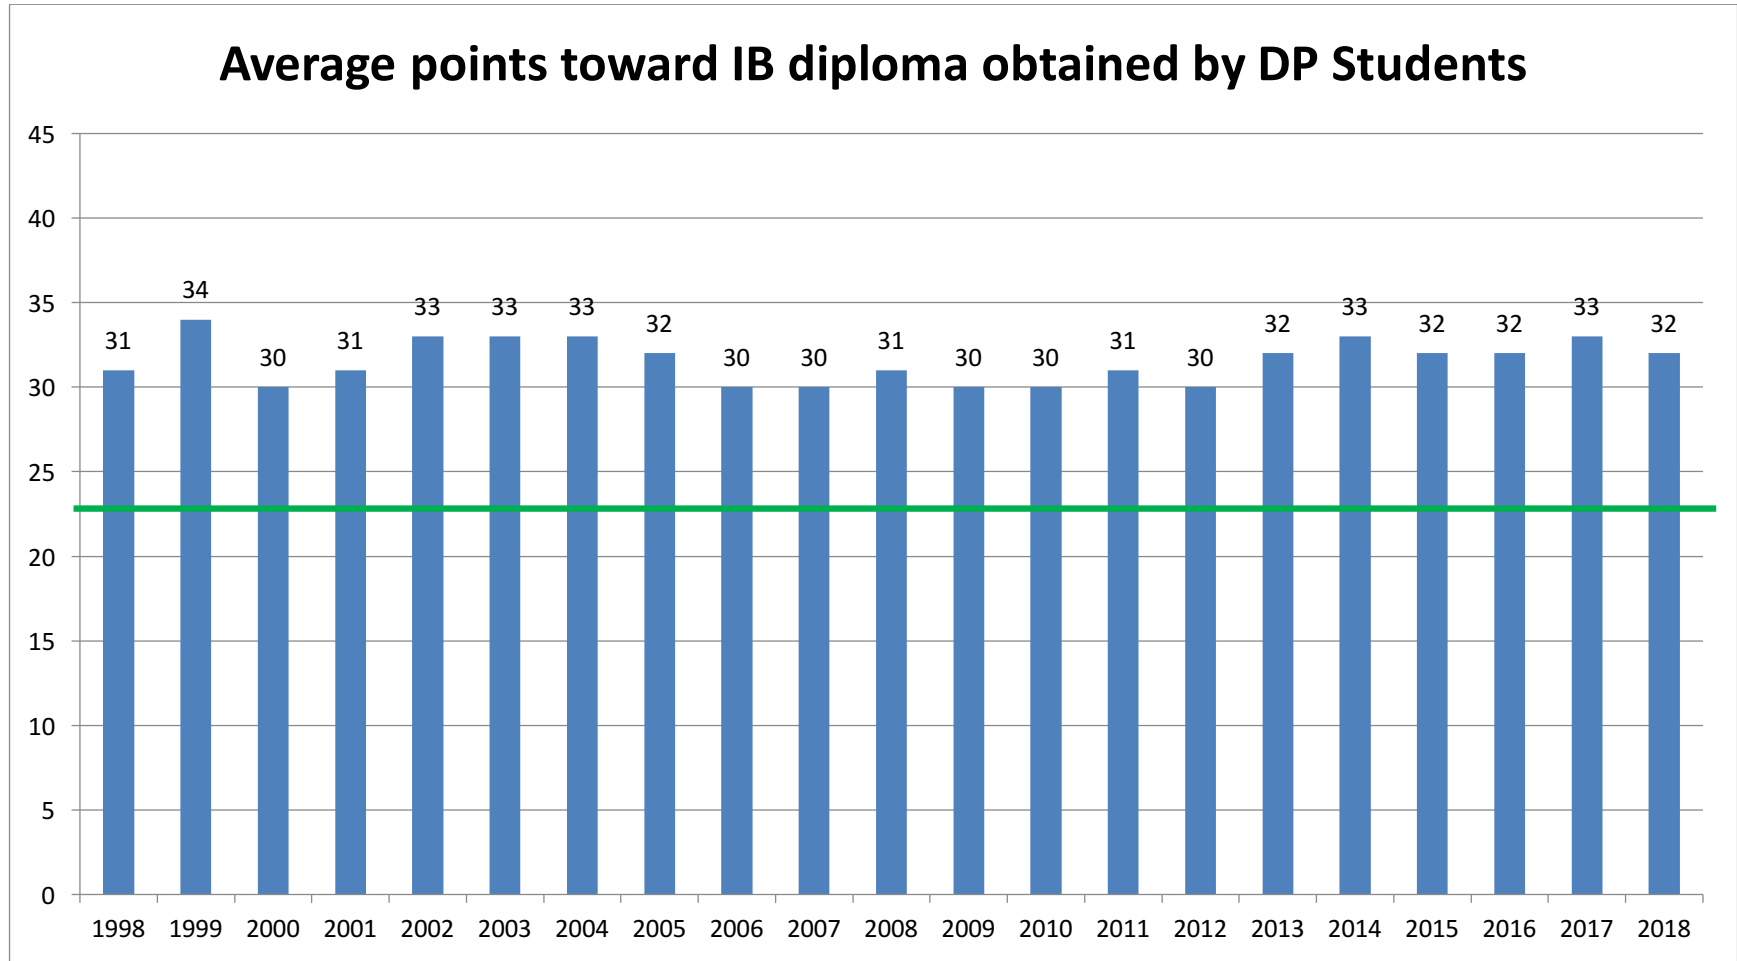

Washington-Lee High School  
IB Diploma Program – Results through May 2018

Washington-Lee High School  
IB Diploma Program – Results through May 2018

Washington-Lee High School  
IB Diploma Program – Results through May 2018

Washington-Lee High School  
 IB Diploma Program – Results through May 2018

**24 points need for diploma out of 45 possible points**

Washington-Lee High School  
IB Diploma Program – Results through May 2018