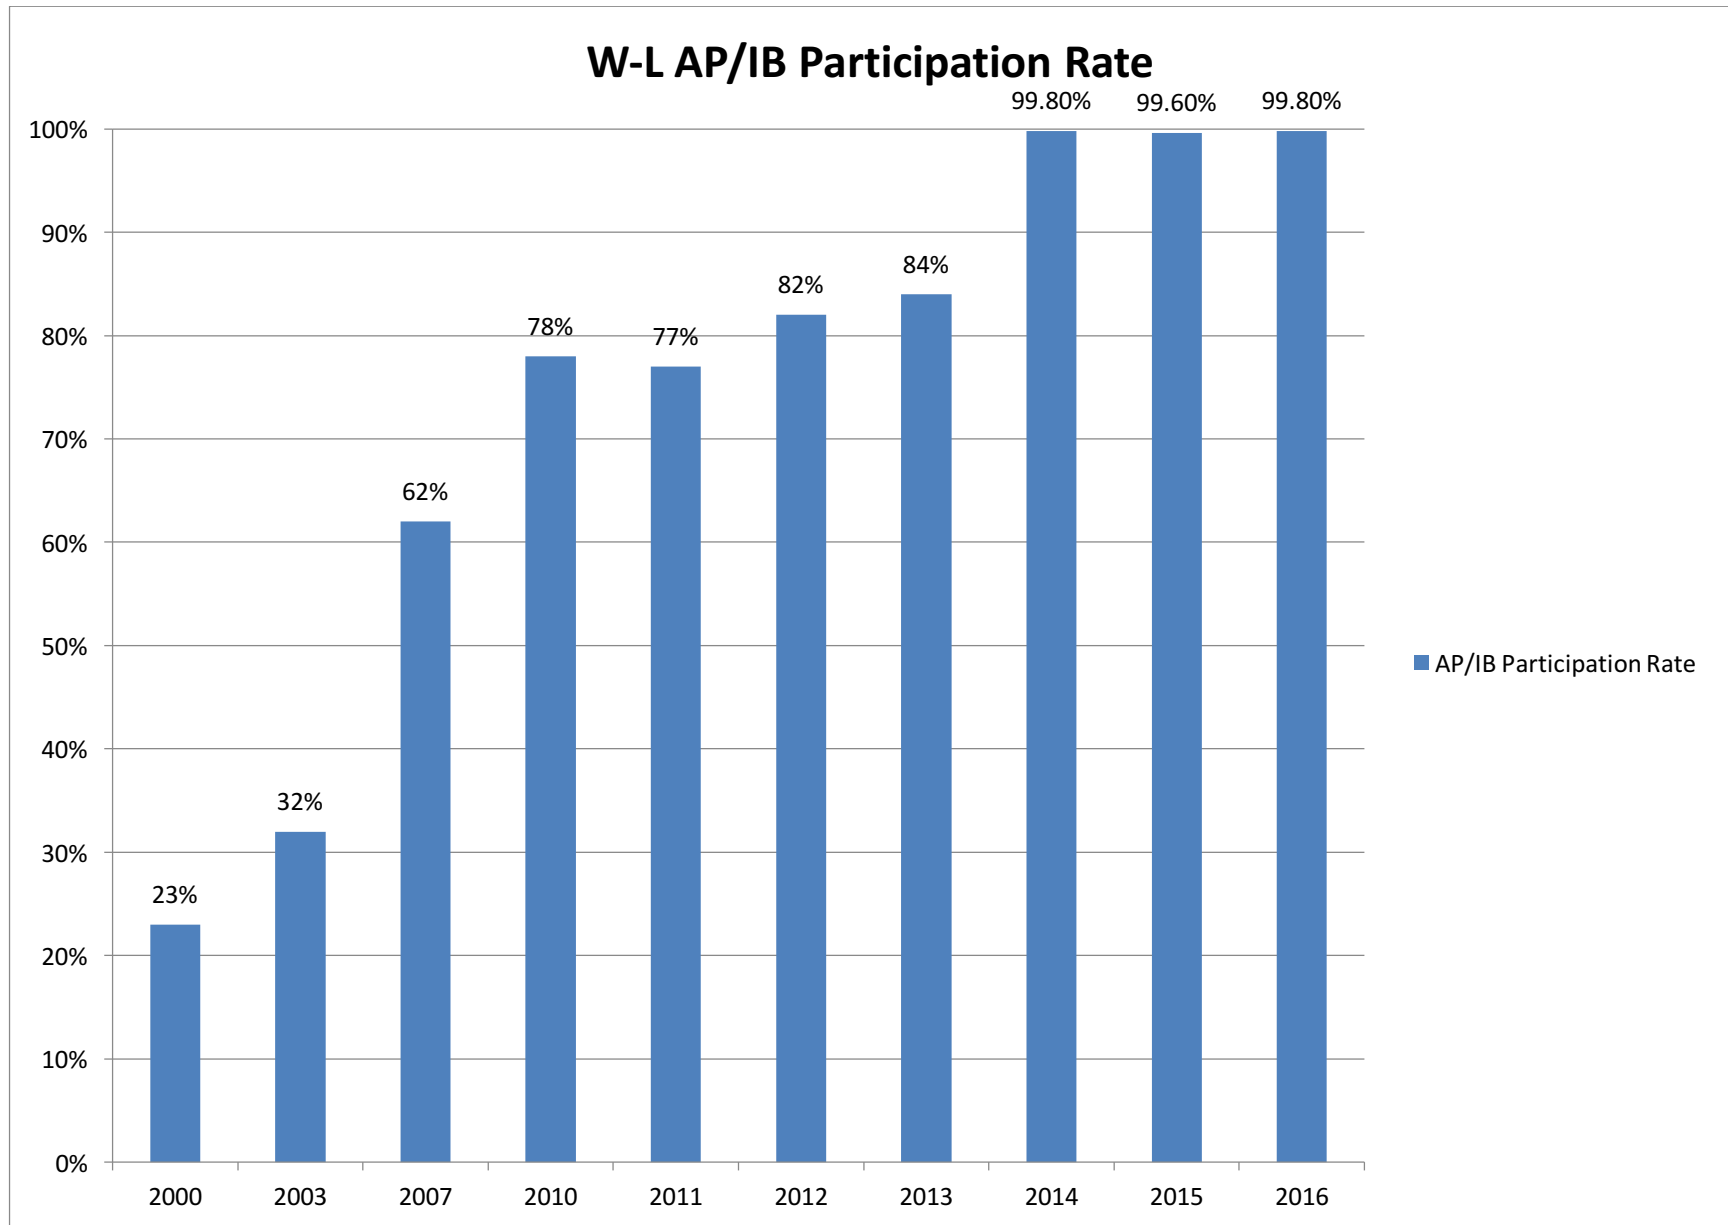

Washington-Lee High School  
IB Diploma Program – Results through May 2018

Washington-Lee High School  
IB Diploma Program – Results through May 2018

Washington-Lee High School  
IB Diploma Program – Results through May 2018

Washington-Lee High School  
 IB Diploma Program – Results through May 2018

**24 points need for diploma out of 45 possible points**

Washington-Lee High School  
IB Diploma Program – Results through May 2018