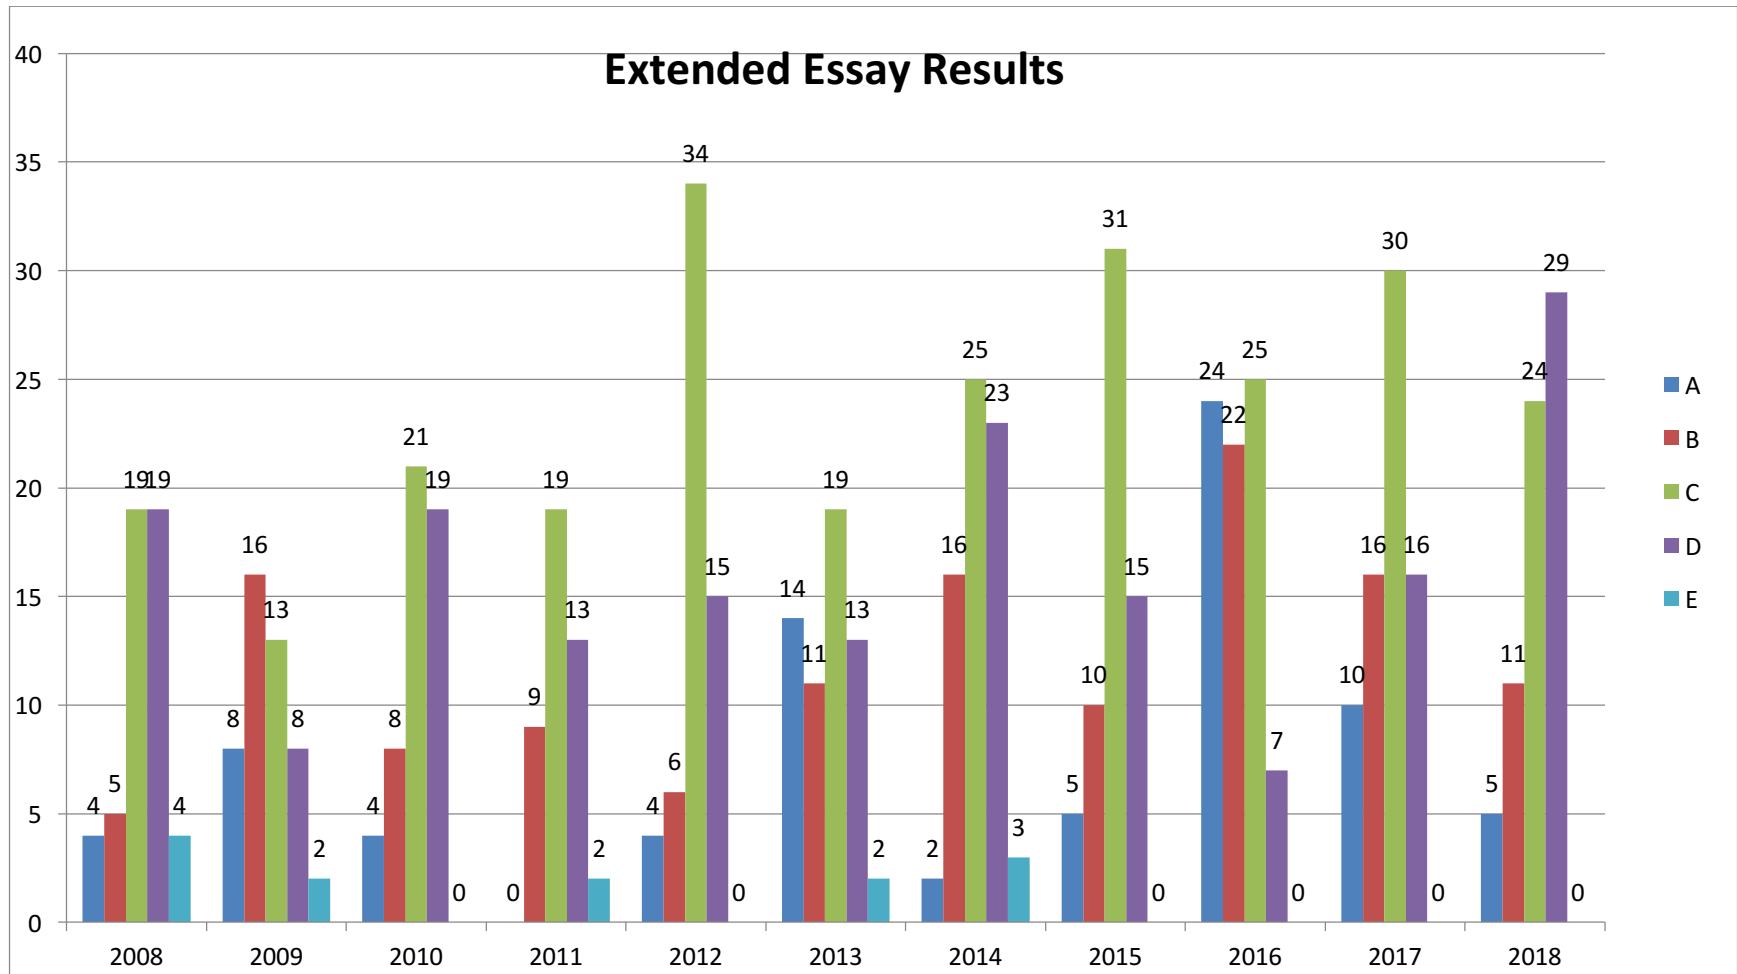

Washington-Lee High School  
IB Diploma Program – Results through May 2018

Washington-Lee High School  
IB Diploma Program – Results through May 2018

Washington-Lee High School  
IB Diploma Program – Results through May 2018

Washington-Lee High School  
 IB Diploma Program – Results through May 2018

**24 points need for diploma out of 45 possible points**

Washington-Lee High School  
IB Diploma Program – Results through May 2018