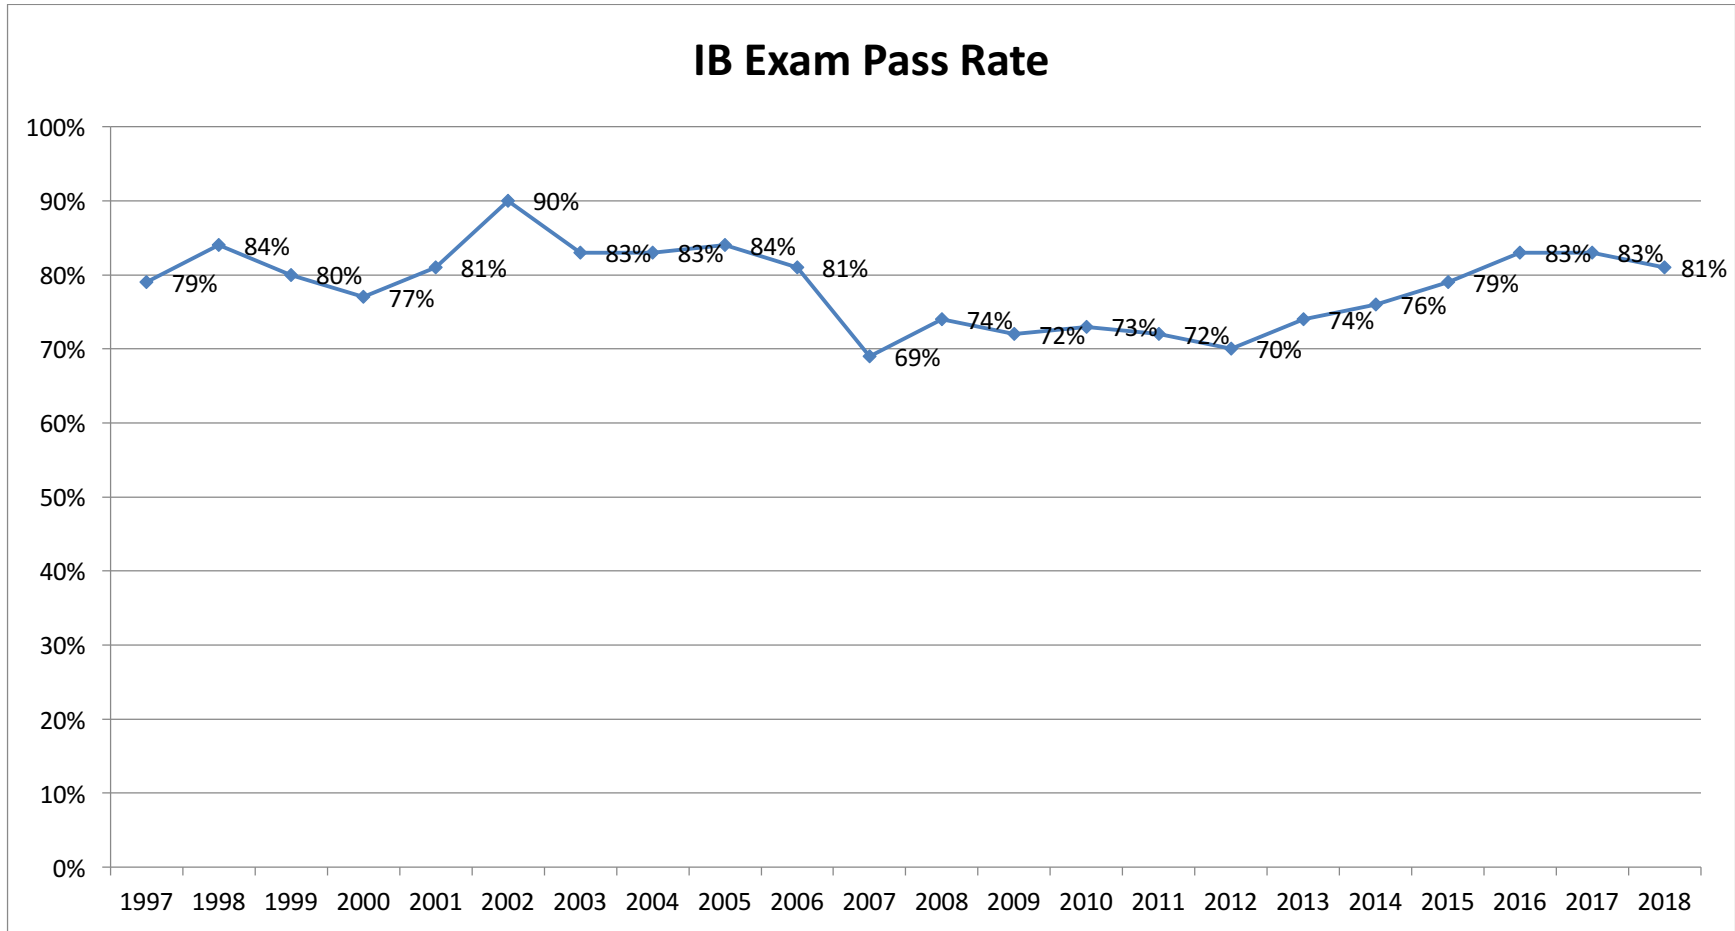

Washington-Lee High School  
IB Diploma Program – Results through May 2018

Washington-Lee High School  
IB Diploma Program – Results through May 2018

Washington-Lee High School  
IB Diploma Program – Results through May 2018

Washington-Lee High School  
 IB Diploma Program – Results through May 2018

**24 points need for diploma out of 45 possible points**

Washington-Lee High School  
IB Diploma Program – Results through May 2018