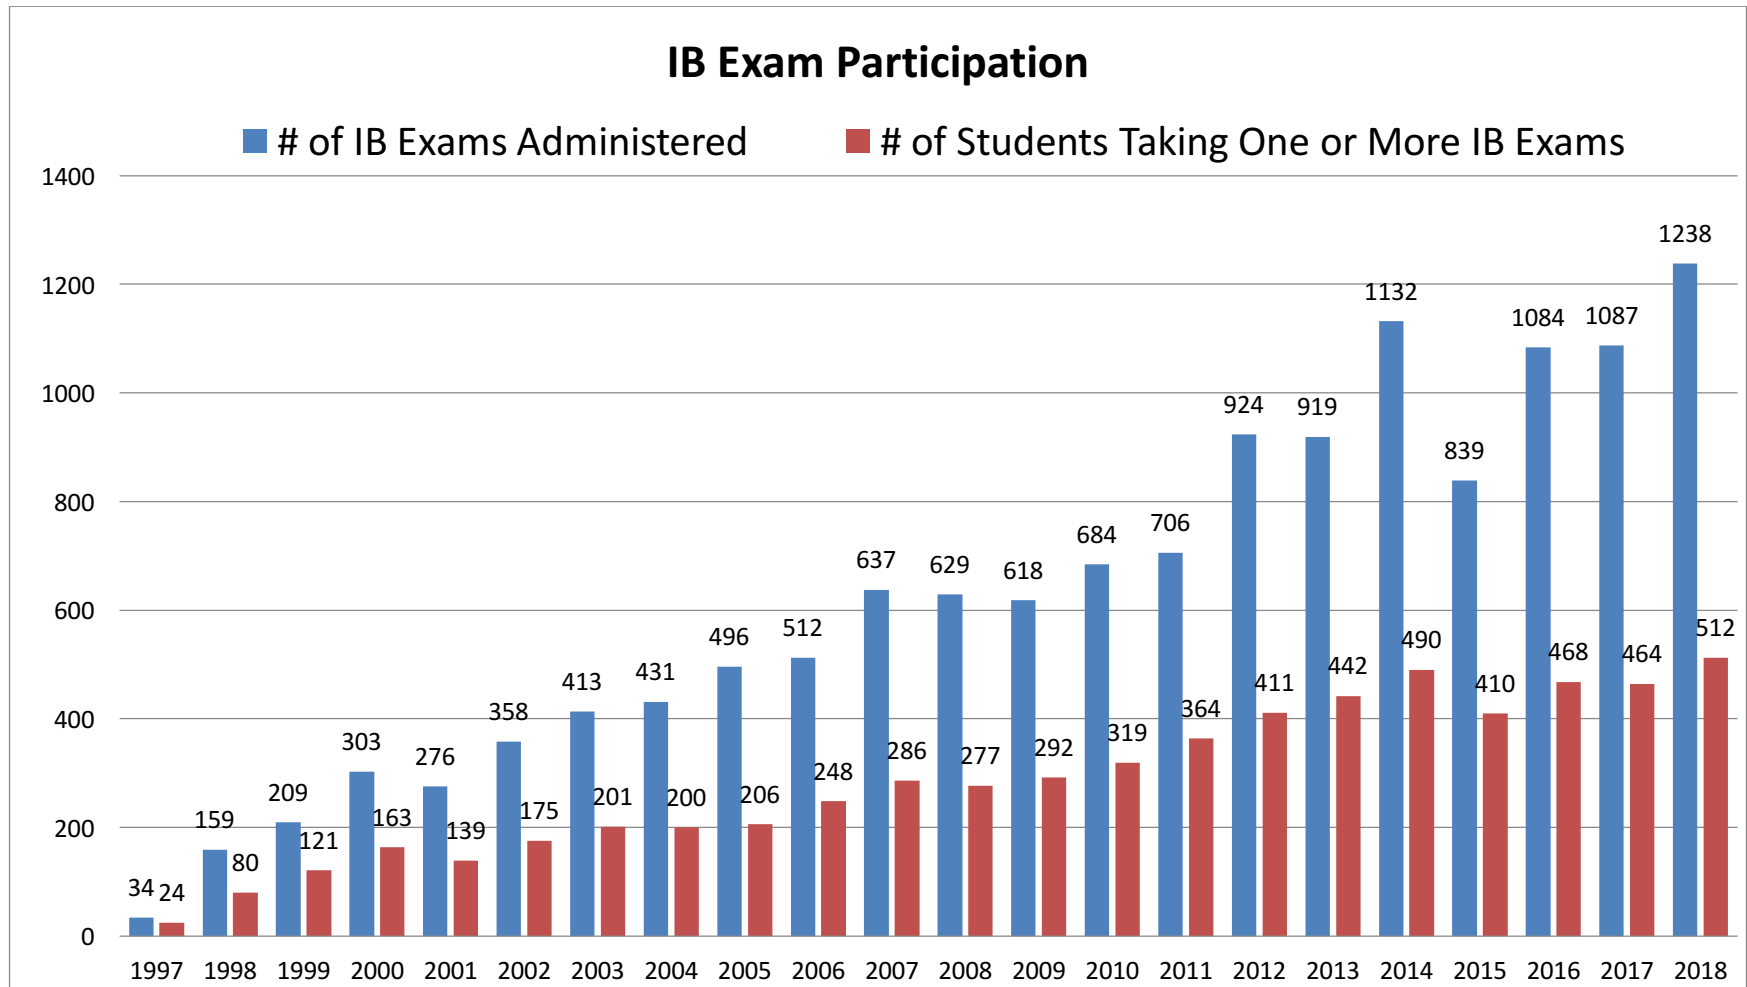

Washington-Lee High School  
IB Diploma Program – Results through May 2018

Washington-Lee High School  
IB Diploma Program – Results through May 2018

Washington-Lee High School  
IB Diploma Program – Results through May 2018

Washington-Lee High School  
 IB Diploma Program – Results through May 2018

**24 points need for diploma out of 45 possible points**

Washington-Lee High School  
IB Diploma Program – Results through May 2018

Washington-Lee High School  
 IB Diploma Program – Results through May 2018