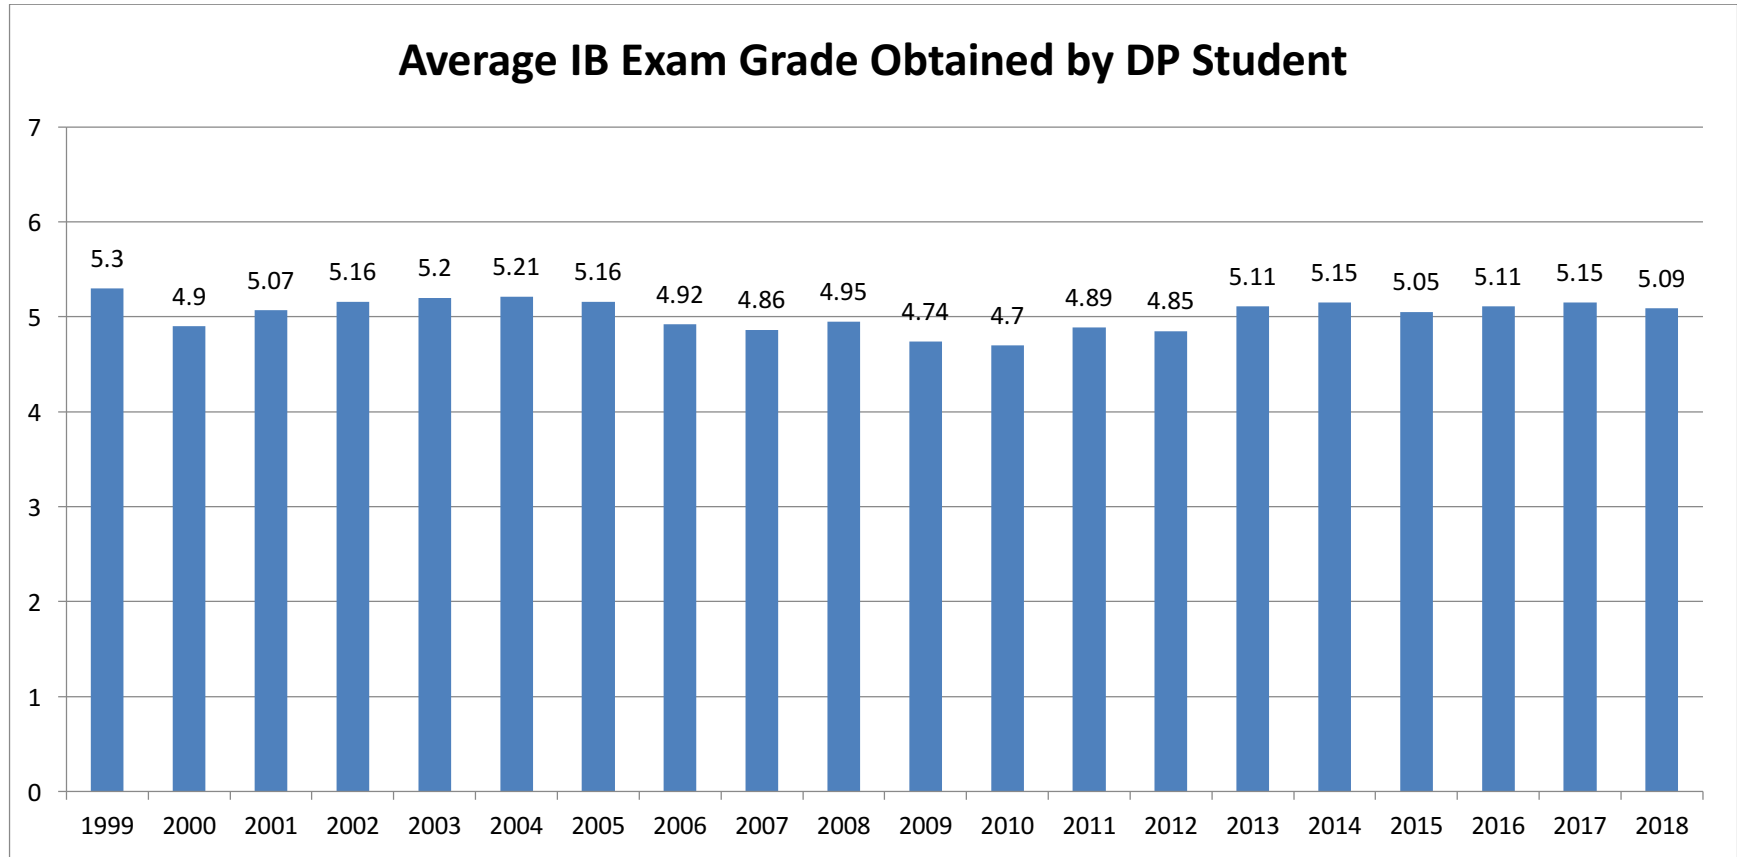

Washington-Lee High School  
IB Diploma Program – Results through May 2018

Washington-Lee High School  
IB Diploma Program – Results through May 2018

Washington-Lee High School  
IB Diploma Program – Results through May 2018

Washington-Lee High School  
 IB Diploma Program – Results through May 2018

**24 points need for diploma out of 45 possible points**

Washington-Lee High School  
IB Diploma Program – Results through May 2018