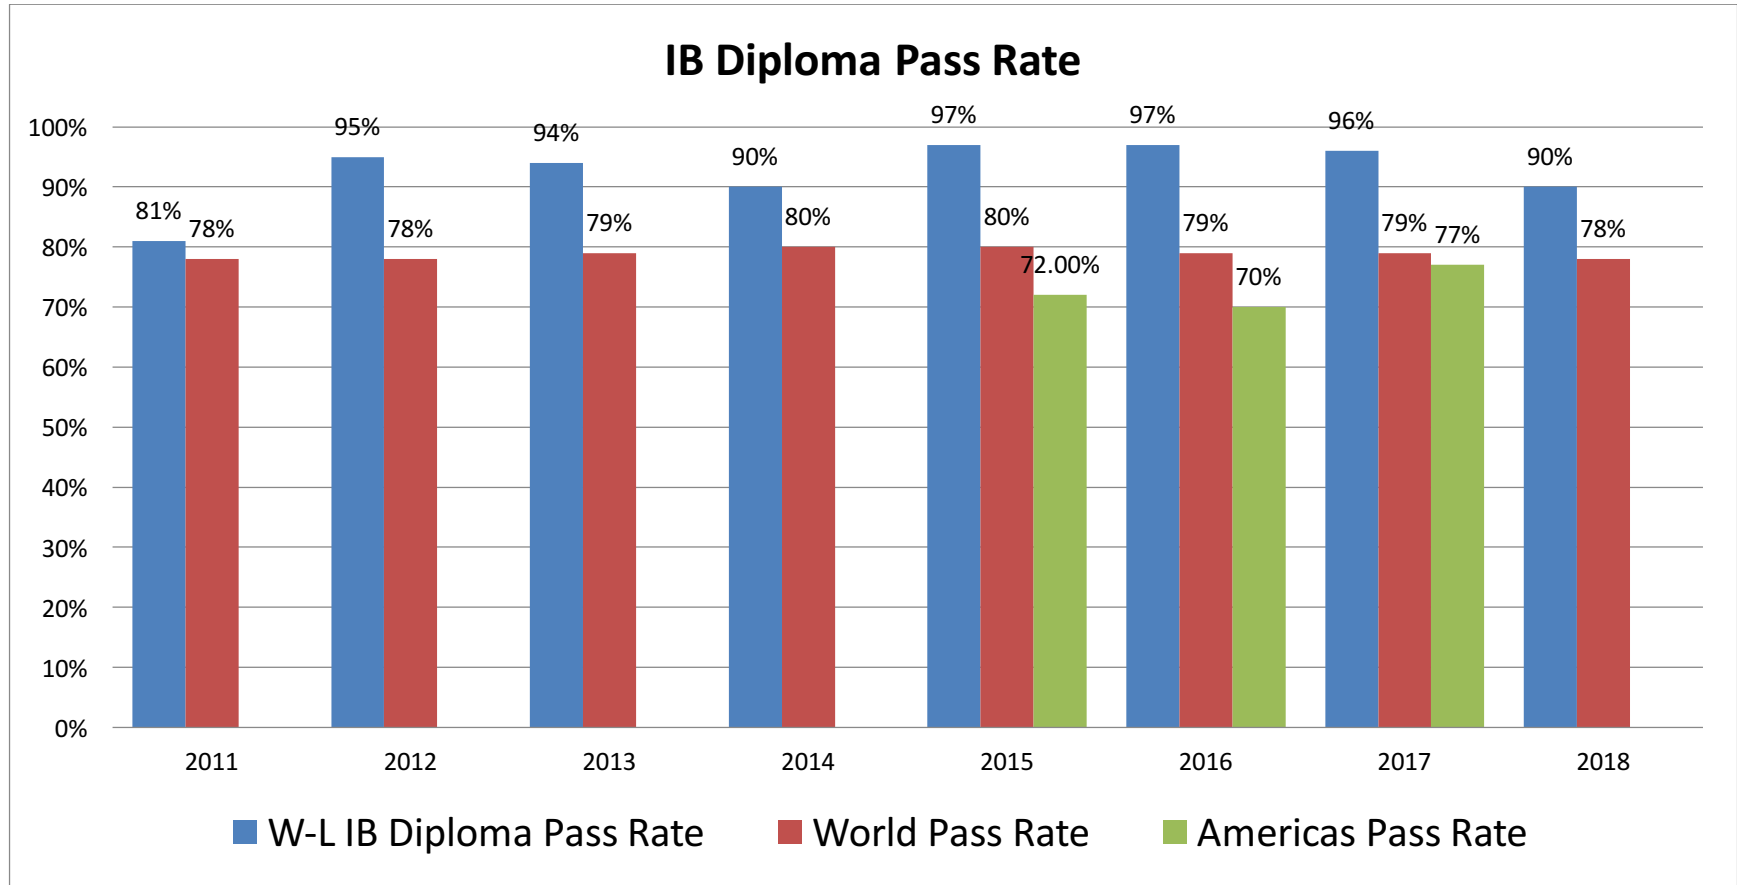

Washington-Lee High School  
IB Diploma Program – Results through May 2018

Washington-Lee High School  
IB Diploma Program – Results through May 2018

Washington-Lee High School  
IB Diploma Program – Results through May 2018

Washington-Lee High School  
 IB Diploma Program – Results through May 2018

**24 points need for diploma out of 45 possible points**

Washington-Lee High School  
IB Diploma Program – Results through May 2018

Washington-Lee High School  
 IB Diploma Program – Results through May 2018