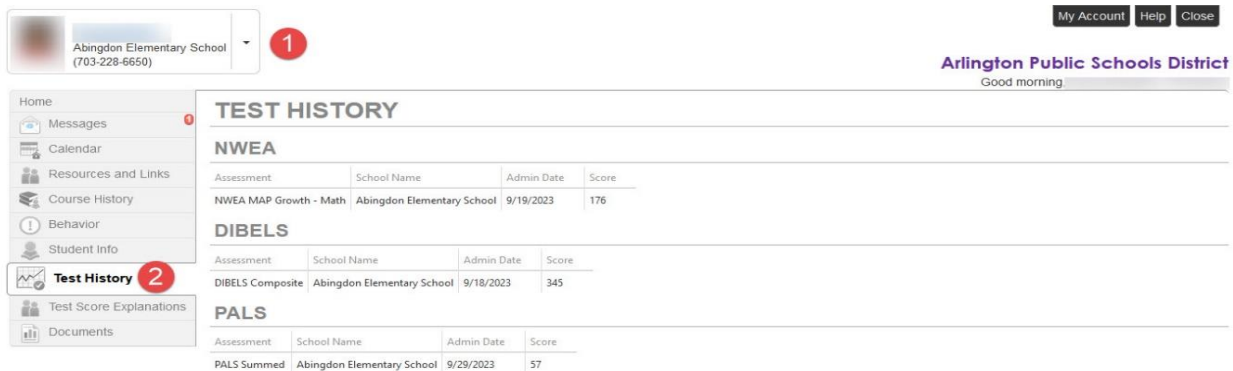

Accessing Assessment Scores in ParentVUE and StudentVUE

Parents and students can access Assessment Scores by using ParentVUE and StudentVUE. Assessment Scores are accessible in the **Test History** area in the **Home** area of both ParentVUE and StudentVUE.

Log into ParentVUE/StudentVUE:
https://va-arl-psv.edupoint.com/PXP2_Login.aspx

Click **I am a parent** or **I am a student**
 Enter your **User Name** and **Password**.
 Click **Login**.

To access Assessment Scores in the Home area of ParentVUE/StudentVUE: