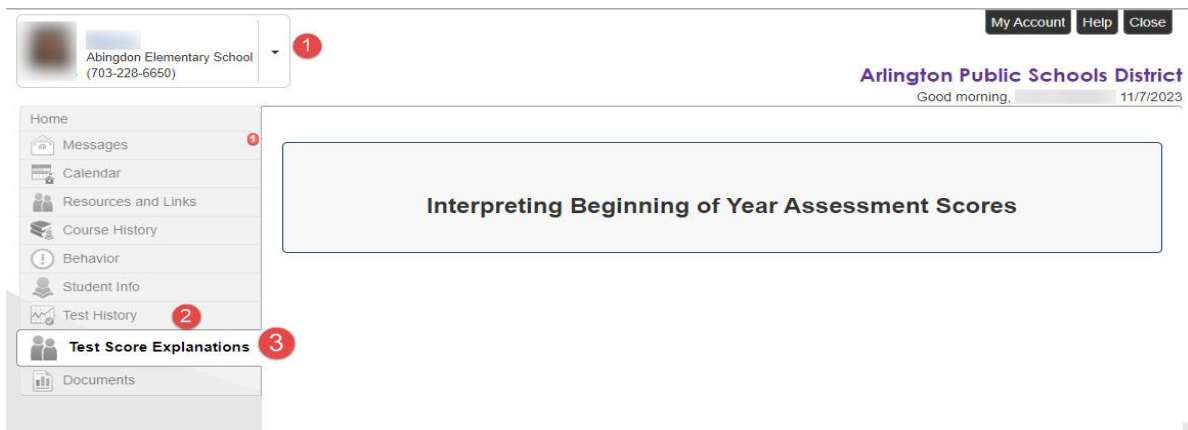

1. Parents, click the drop down in the upper left corner and select your **Student**.
2. Parent and/or Student Click **Test History**.
3. To see an explanation of the Assessment Scores click **Test Scores Explanations**.